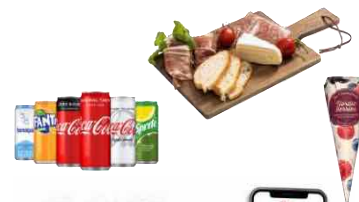

Lilla ICA Björnen
öppet dygnet runt

10-18 bemannat
18-10 obemannat

About us...

Åretaxi

- Family business with operations throughout the whole mountain region of Åre.
- Offers taxi, airport and train transfer as well as various types of guest services (e.g. shopping, pick-up of take-away food or transport of baggage).
- Has got a number of vehicles such as Volvo V90 AWD and MB Vito along with snow mobiles and local drivers with knowledge of Åre and the surrounding mountains!